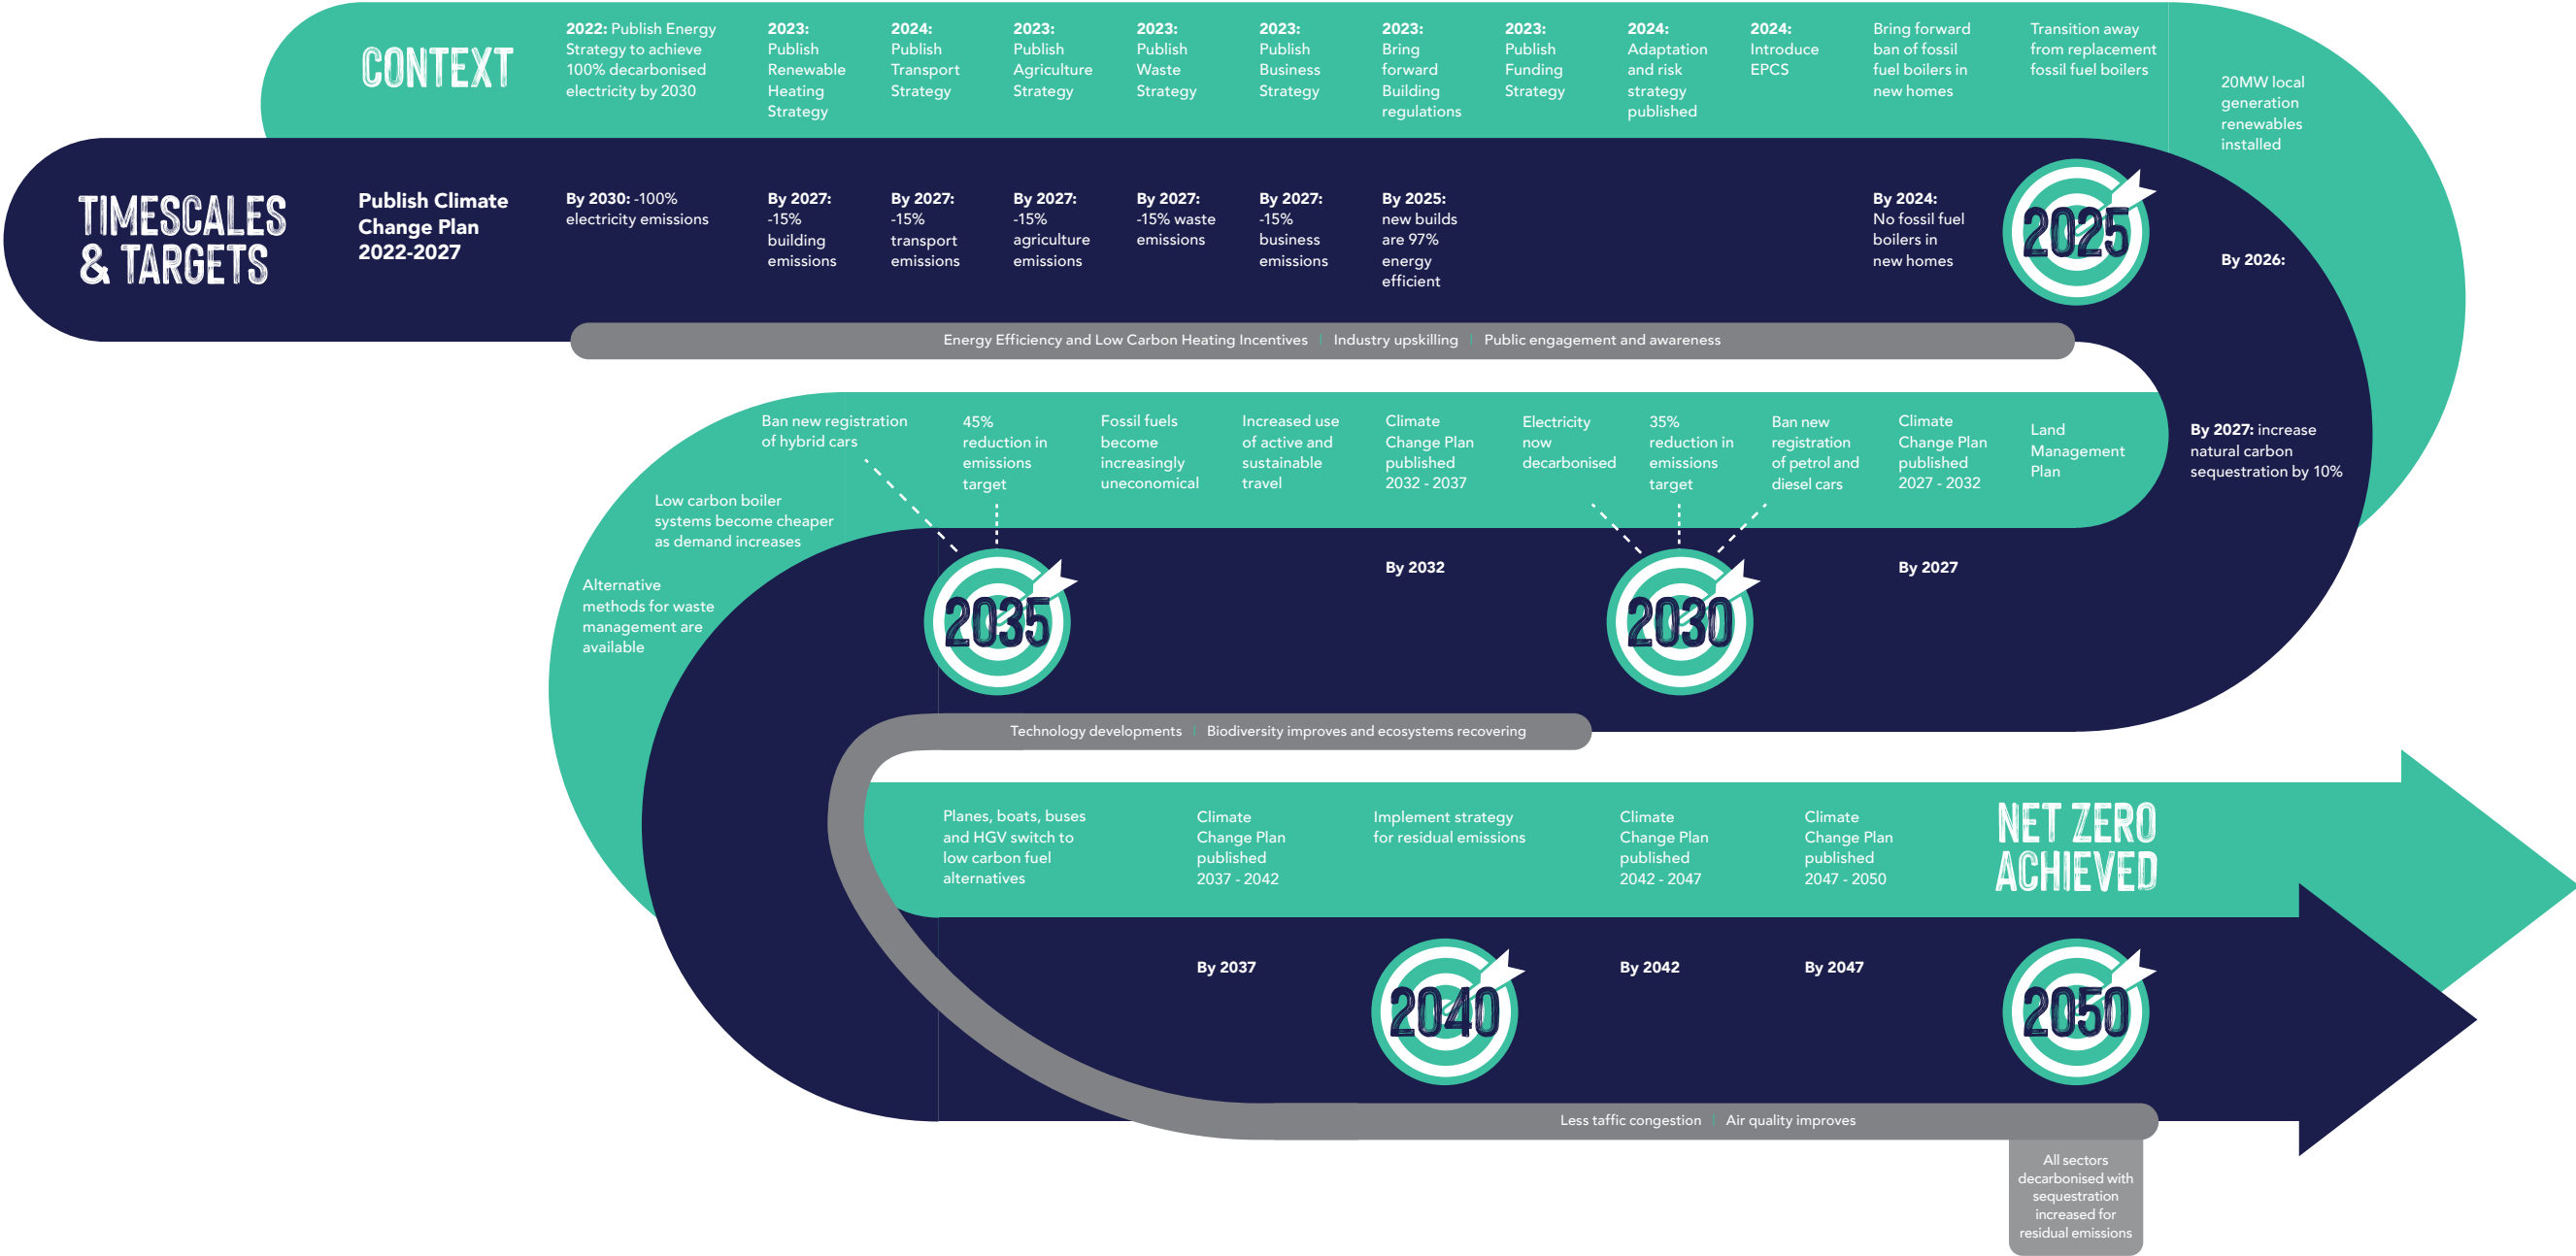

NETZERO - ROADMAP TO 2050

This indicative roadmap shows the Island's journey to net zero by 2050. It is provided for illustrative purposes. Further details of policies and proposals can be found in the Climate Change Plan or at [netzero.im](https://www.netzero.im). There will likely be a shift from operational emissions to embodied emissions during the period of this roadmap. Embodied carbon is the amount of carbon emitted during the construction of a building. Operational carbon is the amount of carbon emitted once a building is in use.