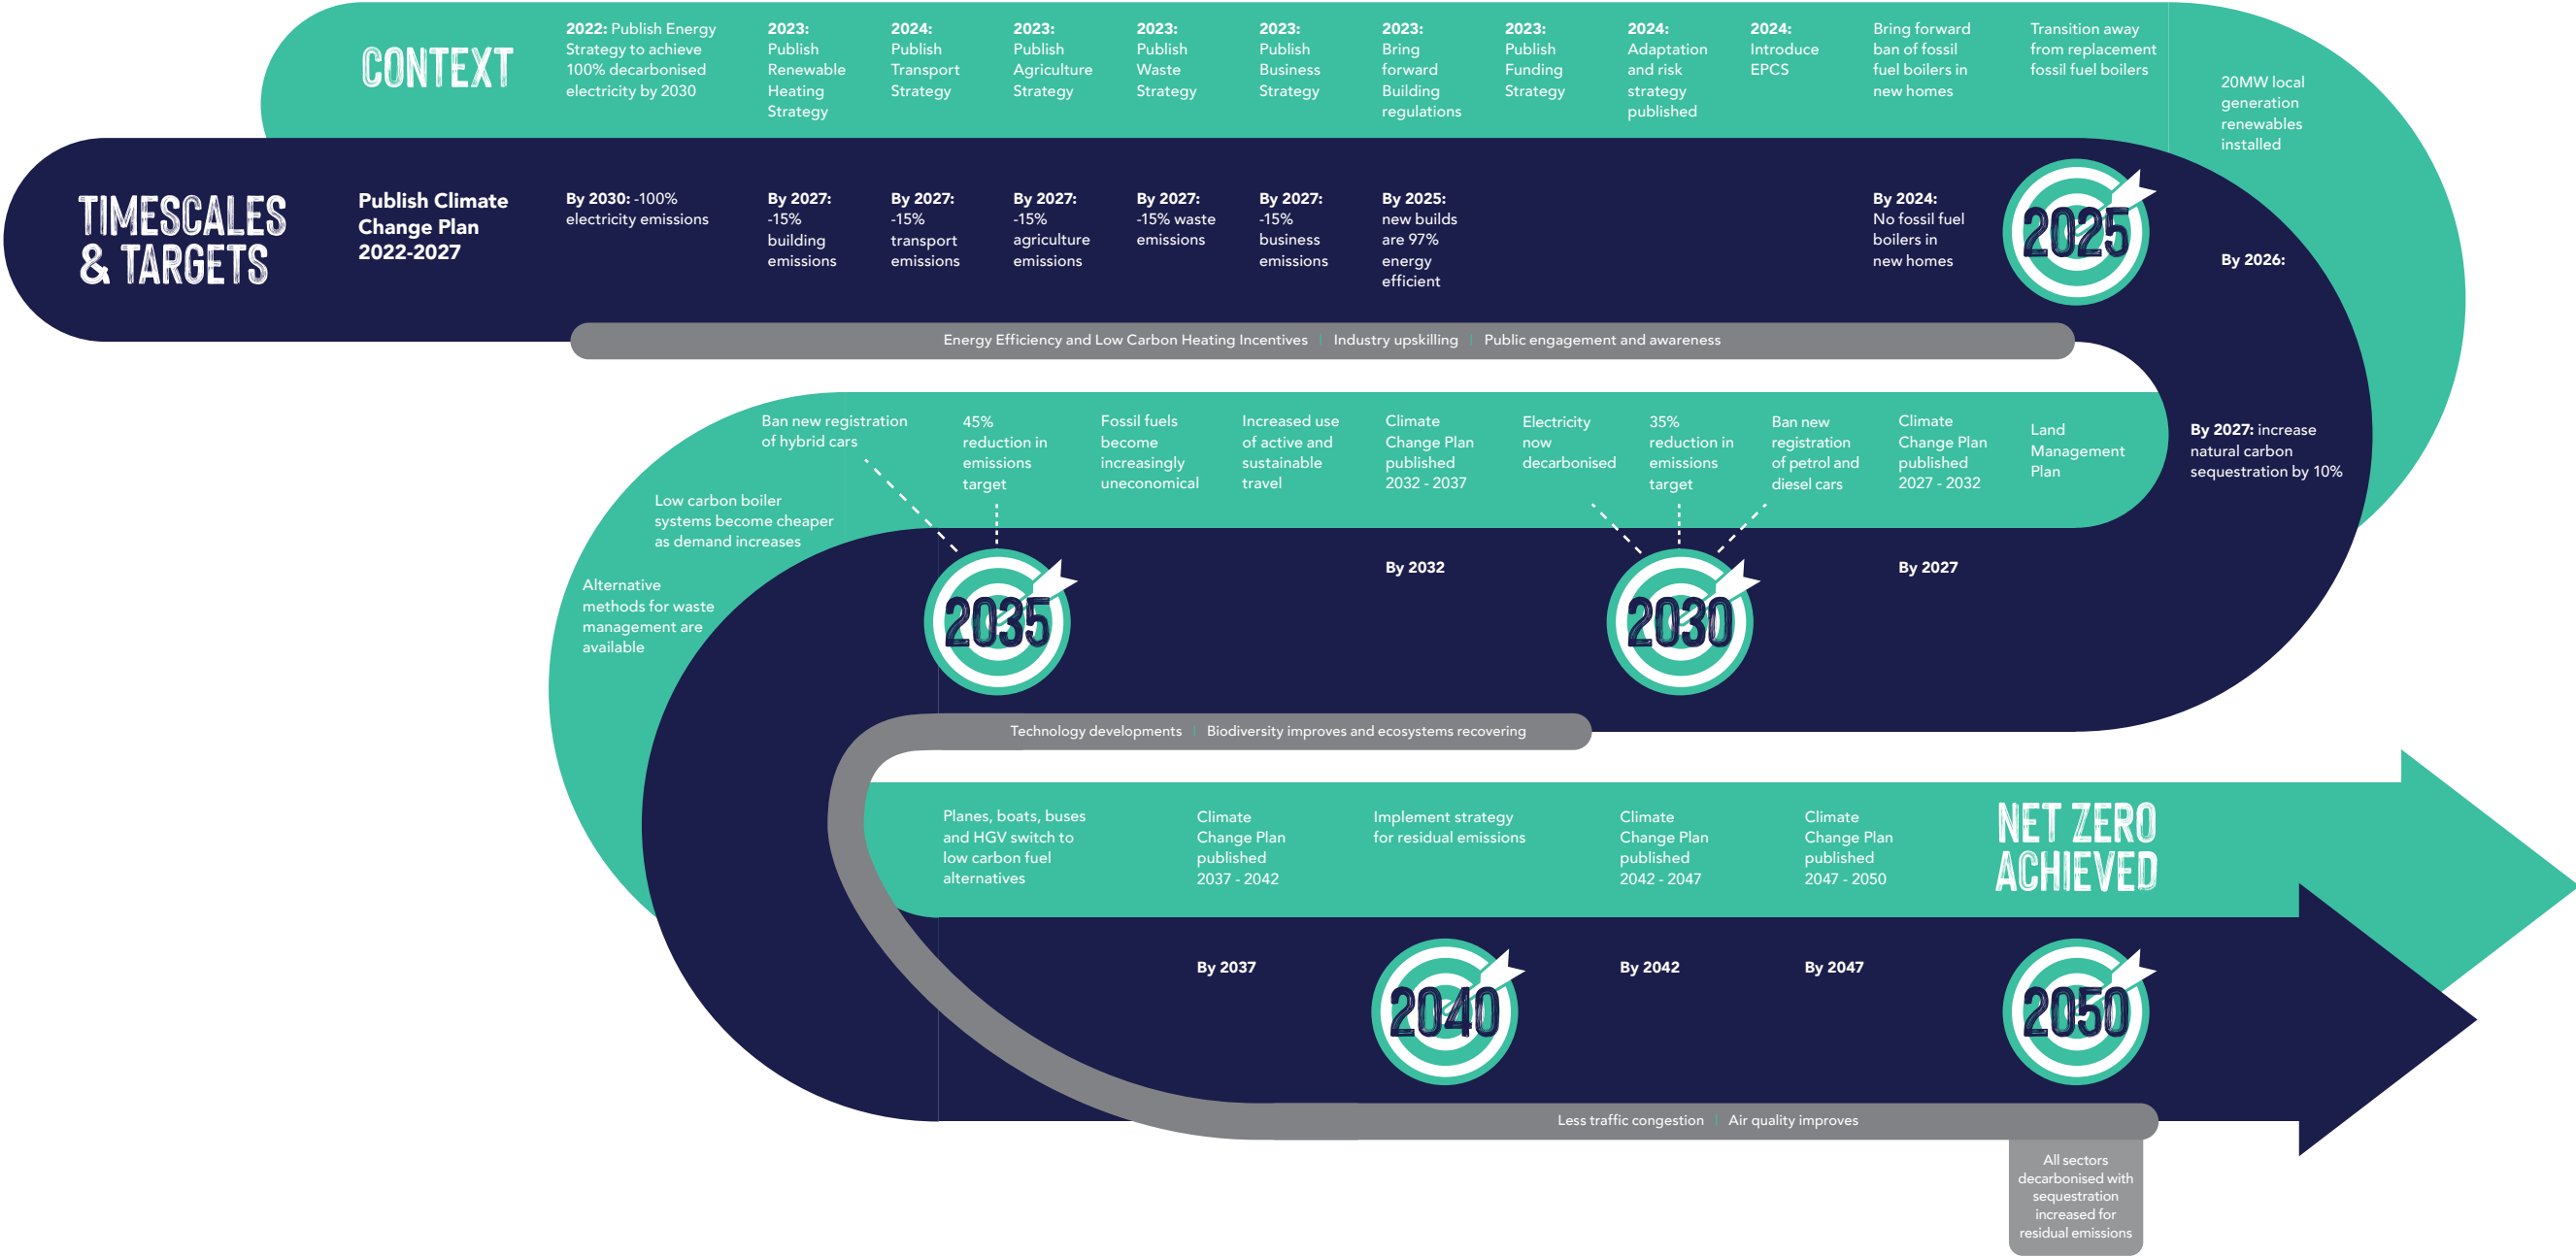

# NETZERO - ROADMAP TO 2050

This indicative roadmap shows the Island's journey to net zero by 2050. It is provided for illustrative purposes. Further details of policies and proposals can be found in the Climate Change Plan or at [netzero.im](https://www.netzero.im). There will likely be a shift from operational emissions to embodied emissions during the period of this roadmap. Embodied carbon is the amount of carbon emitted during the construction of a building. Operational carbon is the amount of carbon emitted once a building is in use.